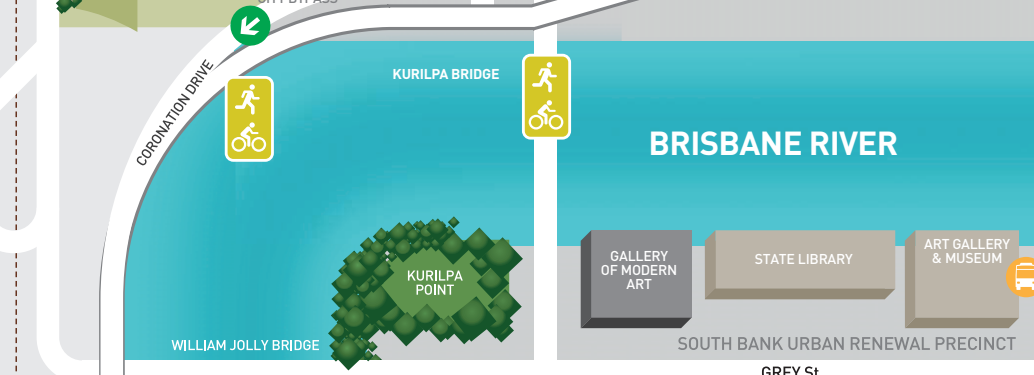

Santos Place

VINCENTS' NEW LOCATION

HALE ST	PARKING AVAILABLE	TRAIN STATIONS
MILTON STATION	BUSWAY BUS SERVICE	CITYCAT FERRY STOPS

to SOUTHBRANK

SOUTH BRISBANE STATION

CONVENTION CENTRE

SOUTH BANK STATION